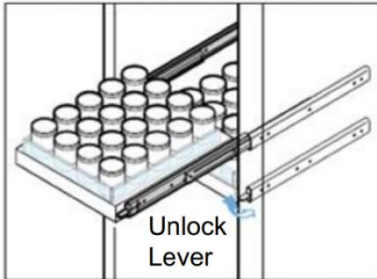

G2739CL Close Lock Full Extension Slide

Max load 32 kg · Locks closed

Features

- Full extension, 3 members slide
- Drawer locks when fully closed
- Easier and safer to unlock the drawer since the unlock lever is at the end of the inner member

Recommended Screws

- M4 binding, M3 binding or M3 truss screw

Application

How to Use Unlock Lever

No.	Part Name	Material	Finish/Colour
①	Outer Member	Steel(SPCC)	Clear Zinc Chromate (Trivalent)
②	Middle Member		
③	Inner Member		
④	Unlock Lever	Steel (SECC)	Plain
⑤	Steel Balls	Steel(SWCH)	-