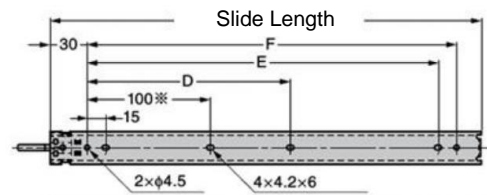

G2739CL Close Lock Full Extension Slide

Max load 32 kg · Locks closed

Features

- Full extension, 3 members slide
- Drawer locks when fully closed
- Easier and safer to unlock the drawer since the unlock lever is at the end of the inner member

Recommended Screws

- M4 binding, M3 binding or M3 truss screw

Application

How to Use Unlock Lever

No.	Part Name	Material	Finish/Colour
①	Outer Member	Steel(SPCC)	Clear Zinc Chromate (Trivalent)
②	Middle Member		
③	Inner Member		
④	Unlock Lever	Steel (SECC)	Plain
⑤	Steel Balls	Steel(SWCH)	-

※ No installation hole for G2739-20CL

Sold by piece

Part No.	Slide Length	Travel Length	A	B	C	D	E	F	Load Capacity (per pair)	
G2739-20CL	200	207	-	115	130	-	135	150	255 N	26 kg
G2739-25CL	250	256		165	180		185	200	284 N	29 kg
G2739-30CL	300	305		215	230		235	250	314 N	32 kg
G2739-35CL	350	355		265	280		285	300	304 N	31 kg
G2739-40CL	400	404		315	330		335	350	284 N	29 kg
G2739-45CL	450	453	225	365	380	215	385	400	265 N	27 kg
G2739-50CL	500	502	250	415	430	240	435	450	245 N	25 kg