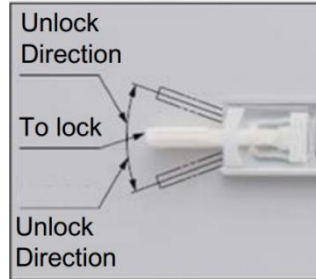

Recommended Screws

- M4 binding, M3 binding or M3 truss screw

Application

How to Use Unlock Lever

No.	Part Name	Material	Finish/Colour
①	Outer Member	Steel(SPCC)	Clear Zinc Chromate (Trivalent)
②	Middle Member		
③	Inner Member		
④	Unlock Lever	Steel (SECC)	Plain
⑤	Steel Balls	Steel(SWCH)	-