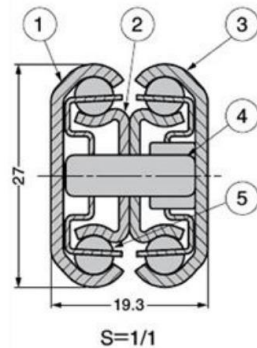

G2739CL Close Lock Full Extension Slide

Max load 32 kg · Locks closed

Features

- Full extension, 3 members slide
- Drawer locks when fully closed
- Easier and safer to unlock the drawer since the unlock lever is at the end of the inner member

Recommended Screws

- M4 binding, M3 binding or M3 truss screw

Application

How to Use Unlock Lever

No.	Part Name	Material	Finish/Colour
①	Outer Member	Steel(SPCC)	Clear Zinc Chromate (Trivalent)
②	Middle Member		
③	Inner Member		
④	Unlock Lever	Steel (SECC)	Plain
⑤	Steel Balls	Steel(SWCH)	-

※ No installation hole for G2739-20CL

Sold by piece

Part No.	Slide Length	Travel Length	A	B	C	D	E	F	Load Capacity (per pair)	
G2739-20CL	200	207	-	115	130	-	135	150	255 N	26 kg
G2739-25CL	250	256		165	180		185	200	284 N	29 kg
G2739-30CL	300	305		215	230		235	250	314 N	32 kg
G2739-35CL	350	355		265	280		285	300	304 N	31 kg
G2739-40CL	400	404		315	330		335	350	284 N	29 kg
G2739-45CL	450	453	225	365	380	215	385	400	265 N	27 kg
G2739-50CL	500	502	250	415	430	240	435	450	245 N	25 kg