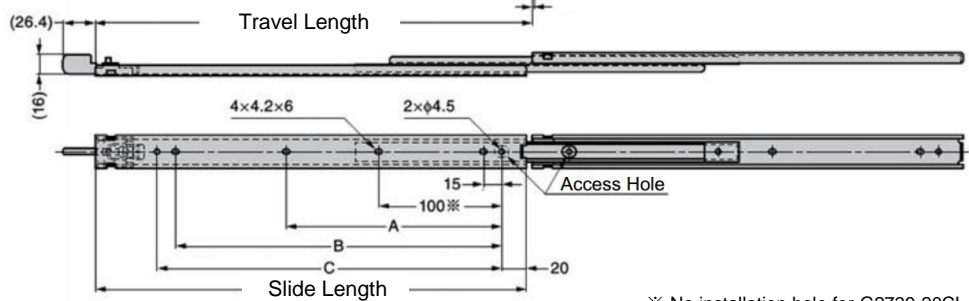

G2739CL Close Lock Full Extension Slide

Max load 32 kg · Locks closed

Features

- Full extension, 3 members slide
- Drawer locks when fully closed
- Easier and safer to unlock the drawer since the unlock lever is at the end of the inner member

Recommended Screws

- M4 binding, M3 binding or M3 truss screw

Application

How to Use Unlock Lever

No.	Part Name	Material	Finish/Colour
①	Outer Member	Steel(SPCC)	Clear Zinc Chromate (Trivalent)
②	Middle Member		
③	Inner Member		
④	Unlock Lever	Steel (SECC)	Plain
⑤	Steel Balls	Steel(SWCH)	-

※ No installation hole for G2739-20CL

Sold by piece

Part No.	Slide Length	Travel Length	A	B	C	D	E	F	Load Capacity (per pair)	
G2739-20CL	200	207	-	115	130	-	135	150	255 N	26 kg
G2739-25CL	250	256		165	180		185	200	284 N	29 kg
G2739-30CL	300	305		215	230		235	250	314 N	32 kg
G2739-35CL	350	355		265	280		285	300	304 N	31 kg
G2739-40CL	400	404		315	330		335	350	284 N	29 kg
G2739-45CL	450	453	225	365	380	215	385	400	265 N	27 kg
G2739-50CL	500	502	250	415	430	240	435	450	245 N	25 kg